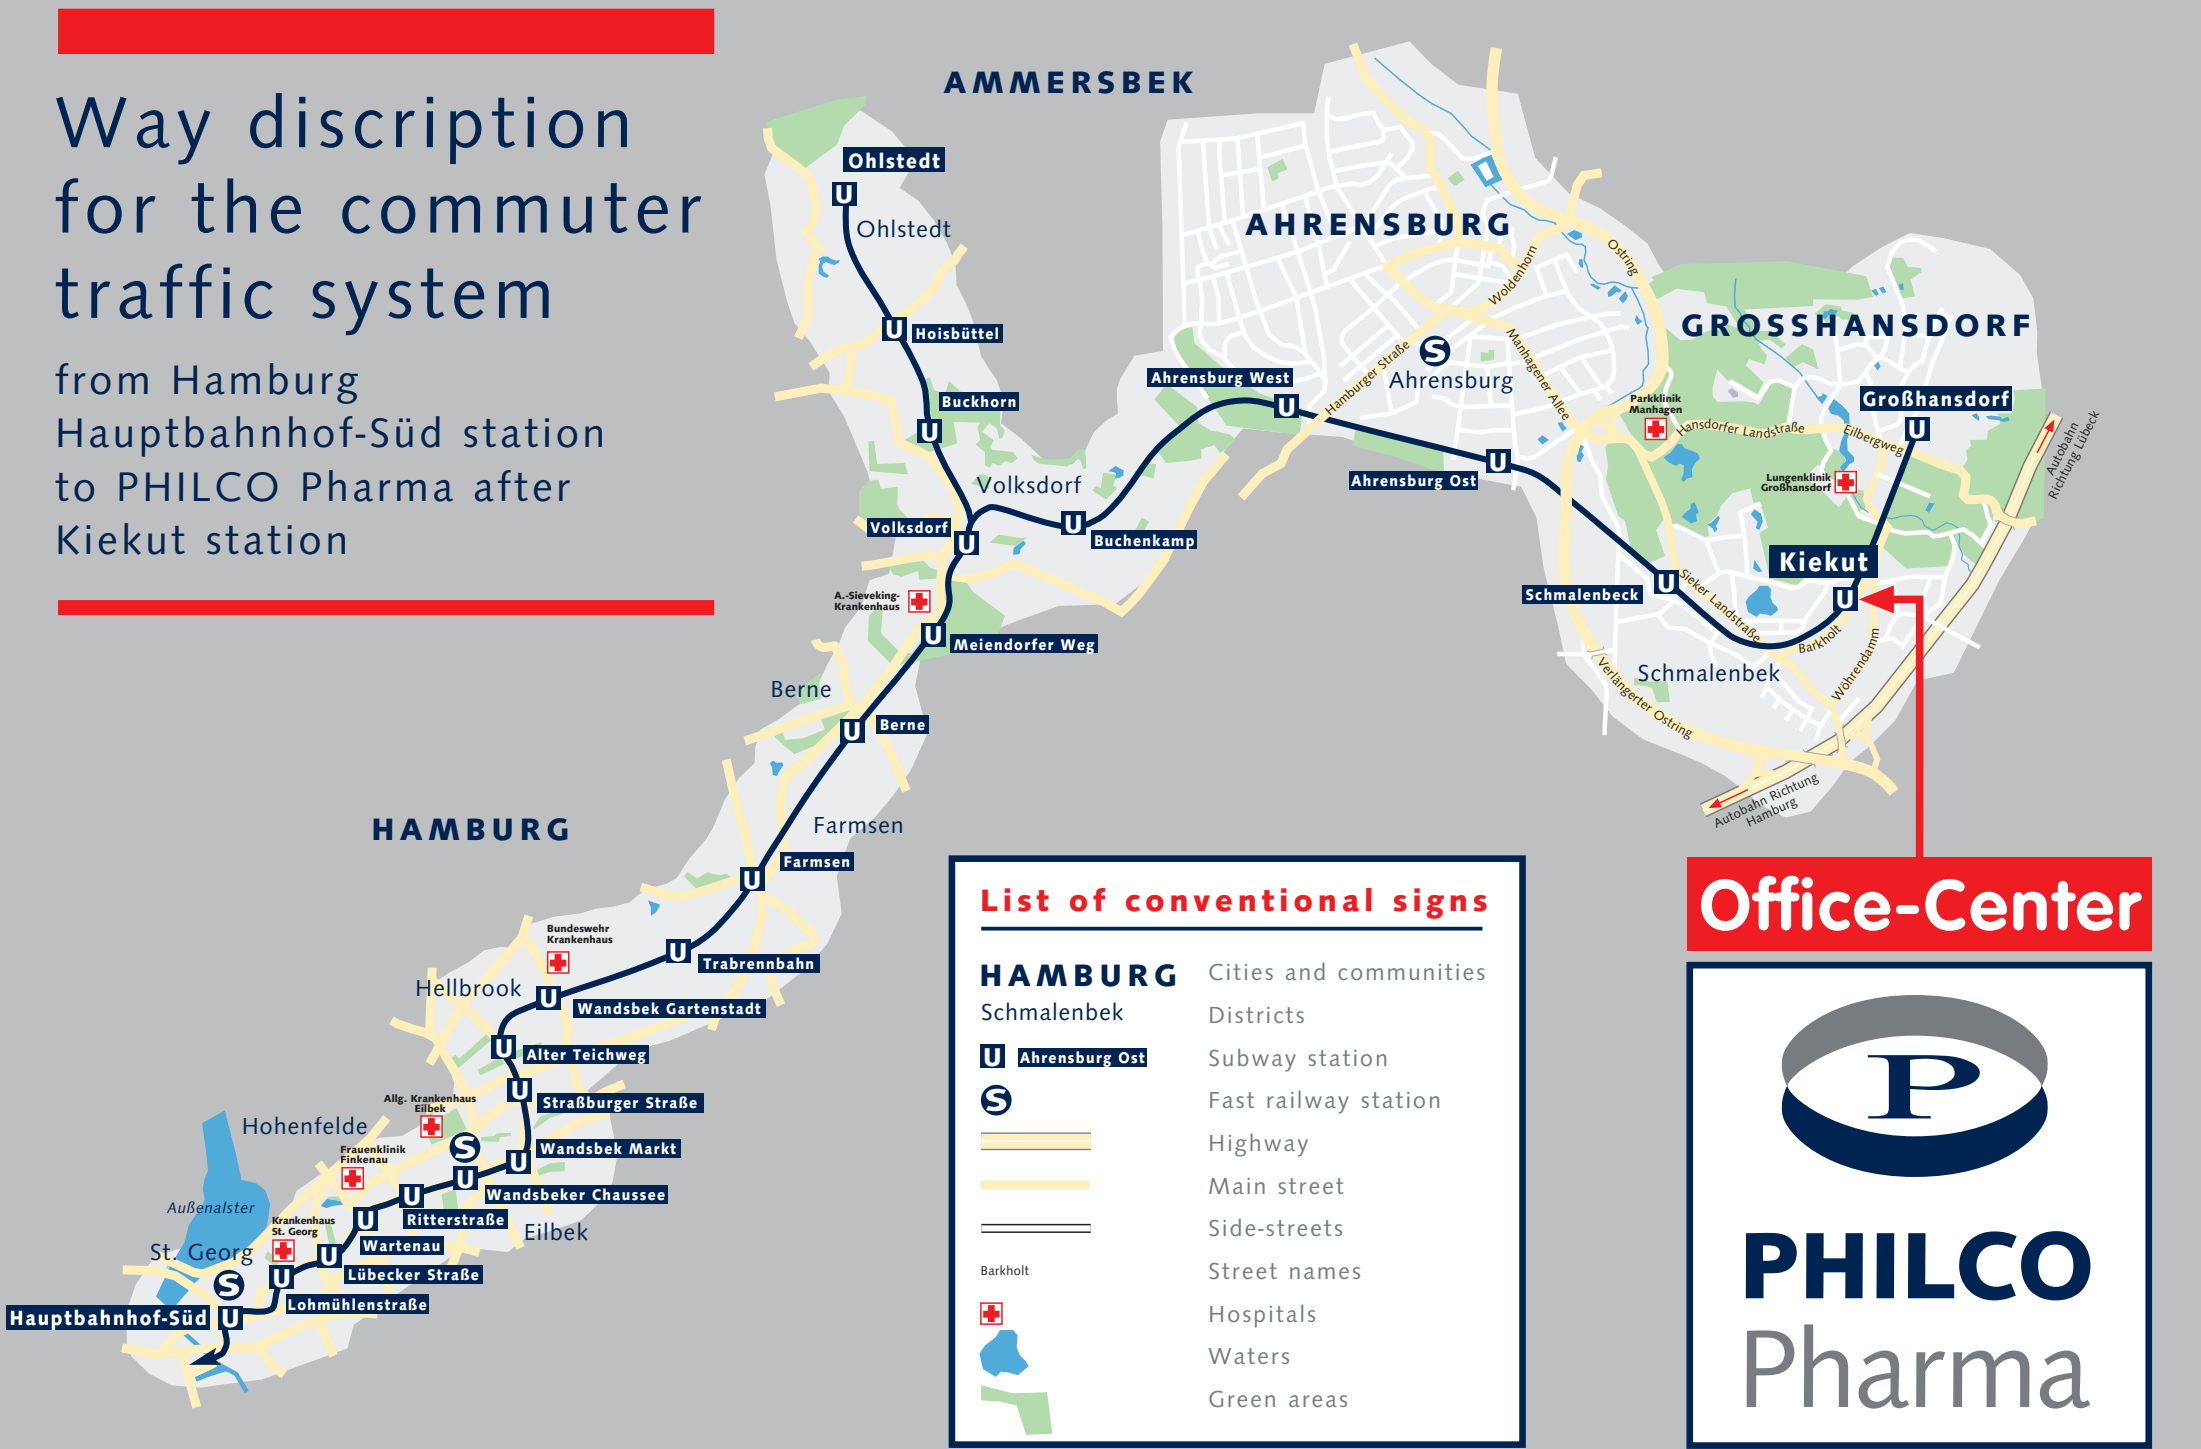

Way discription for the commuter traffic system

from Hamburg Hauptbahnhof-Süd station to PHILCO Pharma after Kiekut station

AMMERSBEK

AHRENSBURG

GROSSHANSDORF

HAMBURG

List of conventional signs

- HAMBURG** Cities and communities
- Schmalenbek Districts
- U** Ahrensburg Ost Subway station
- S** Fast railway station
- Highway
- Main street
- Side-streets
- Barkholt Street names
- Hospitals
- Waters
- Green areas